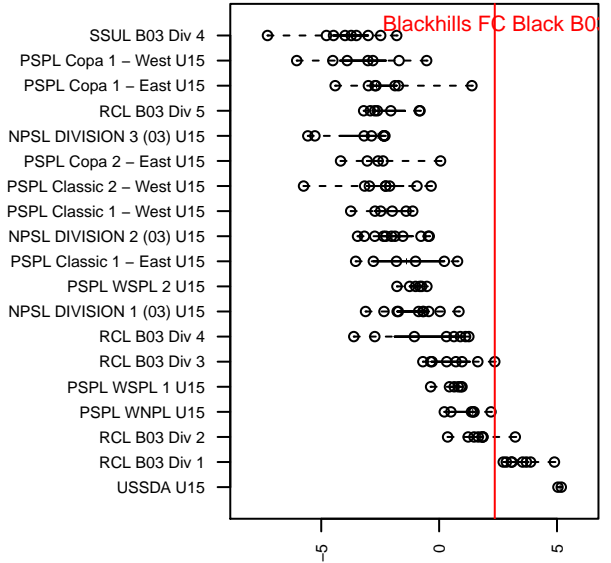

Blackhills FC Black B03

Blackhills FC
 Olympia, WA
 B03 total strength=1525
 attack=14.89 defense=10.23
 fall league = RCL B03 Div 3

alt names used:
 Blackhills B03 Black
 BLACKHILLS FC B 03 BLACK A (WA)
 Blackhills FC B03 Black A
 BLACKHILLS FC B 03 BLACK A
 Blackhills FC B03 Black A
 Blackhills FC B03 Black A

**attack and defense variance (black dot)
relative to other teams
and top 10 in region**

**attack and defense rating
relative to others at age
and all opponents in last 13 months**

Performance relative to 13 month average