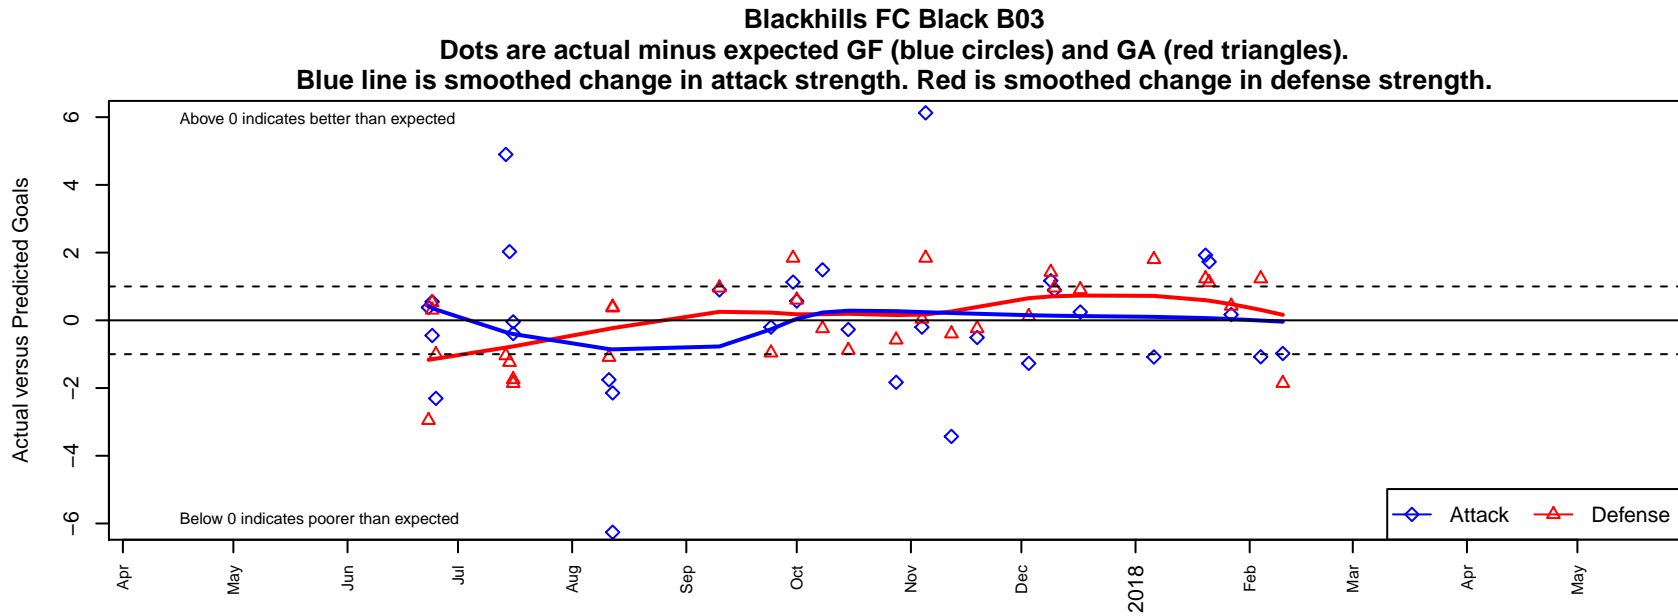

Blackhills FC Black B03

Blackhills FC
 Olympia, WA
 B03 total strength=1525
 attack=14.89 defense=10.23
 fall league = RCL B03 Div 3

alt names used:
 Blackhills B03 Black
 BLACKHILLS FC B 03 BLACK A (WA)
 Blackhills FC B03 Black A
 BLACKHILLS FC B 03 BLACK A
 Blackhills FC B03 Black A
 Blackhills FC B03 Black A

**attack and defense variance (black dot)
relative to other teams
and top 10 in region**

**attack and defense rating
relative to others at age
and all opponents in last 13 months**

Performance relative to 13 month average